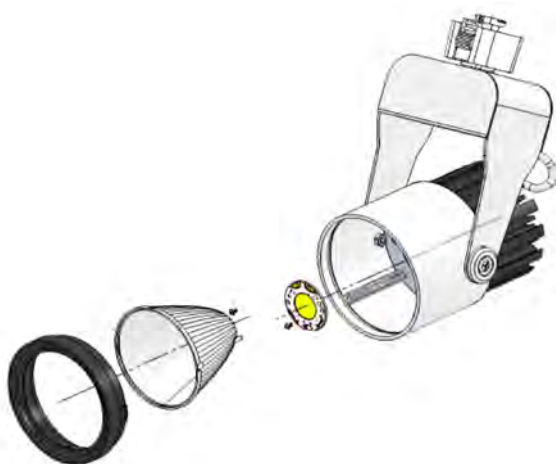

## ZETA Q1

Ultra compact 30 watt LED track fixture  
Perfect for fresh food and perishable displays

SUPERMARKET LIGHTING IS WHAT WE DO.  
ALL DAY.  
EVERY DAY.  
ALL OVER THE WORLD.

## SPECIFICATION OPTIONS

Wattage Options:  
30 watt

Fixture Finish Options:  
White, Black, Silver

Kelvin Options:  
27- 2700  
30 - 3000  
35 - 3500\*  
40- 4000

Reflector Options:  
Spot- 20°  
Flood- 30°  
Wide Flood- 40°

CRI Options:  
80  
90  
97

Dimming Available

Sample Fixture : ZT1-27E50-20-H-W-WHT

Fixture	Engine	LED Array 30w		Reflector	Mounting	Dimming	Adapter Color	Finish
ZT	1	27G50- 90CRI	35E50- 80CRI	20	J- Juno 120v	D- Dimming	B	WHITE
		27H50- 97CRI	35H50- 97CRI	30	H- Halo 120v	X- None	W	BLACK
		30E50- 80CRI	35A50- 90CRI	40	G- Global 120v			SILVER
		30G50- 90CRI	40E50- 80CRI		EU1- Eutrac 120v			
		30H50- 97CRI						

## Light Distribution Patterns of Zeta LED Reflector Options

2.8 lbs (1.27 g)  
 Diameter of Head  
 3.5"  
 Length of Head  
 5.125"  
 Overall Length  
 7.85"