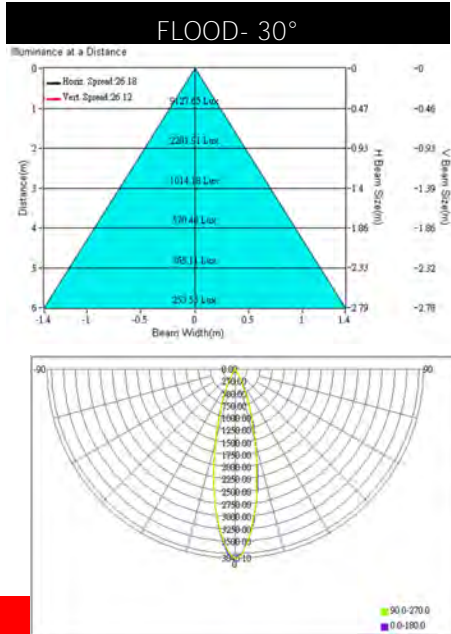

## SPECIFICATION OPTIONS

Wattage Options:  
30 watt

Fixture Finish Options:  
White, Black, Silver

Kelvin Options:  
27- 2700  
30 - 3000  
35 - 3500\*  
40- 4000

Reflector Options:  
Spot- 20°  
Flood- 30°  
Wide Flood- 40°

## Light Distribution Patterns of Zeta LED Reflector Options

2.8 lbs (1.27 g)  
 Diameter of Head  
 3.5"  
 Length of Head  
 5.125"  
 Overall Length  
 7.85"