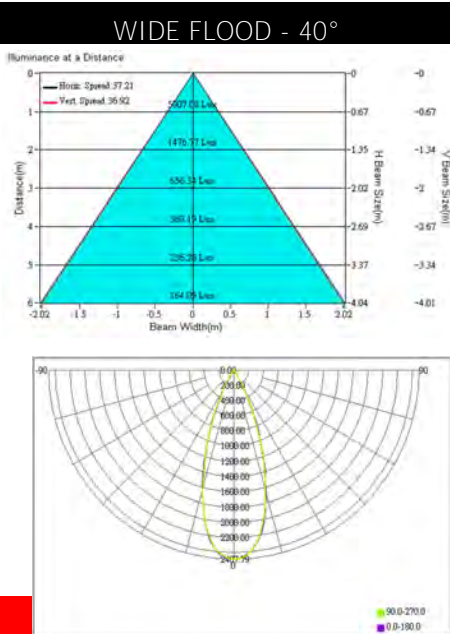

## SPECIFICATION OPTIONS

Wattage Options:  
30 watt

Fixture Finish Options:  
White, Black, Silver

Kelvin Options:  
27- 2700  
30 - 3000  
35 - 3500\*  
40- 4000

Reflector Options:  
Spot- 20°  
Flood- 30°  
Wide Flood- 40°

## Light Distribution Patterns of Zeta LED Reflector Options

2.8 lbs (1.27 g)  
 Diameter of Head  
 3.5"  
 Length of Head  
 5.125"  
 Overall Length  
 7.85"