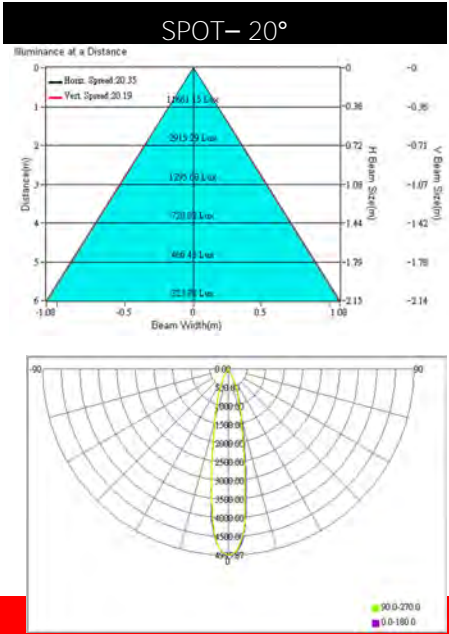

## SPECIFICATION OPTIONS

Wattage Options:  
30 watt

Fixture Finish Options:  
White, Black, Silver

Kelvin Options:  
27- 2700  
30 - 3000  
35 - 3500\*  
40- 4000

Reflector Options:  
Spot- 20°  
Flood- 30°  
Wide Flood- 40°

## Light Distribution Patterns of Zeta LED Reflector Options

2.8 lbs (1.27 g)  
 Diameter of Head  
 3.5"  
 Length of Head  
 5.125"  
 Overall Length  
 7.85"